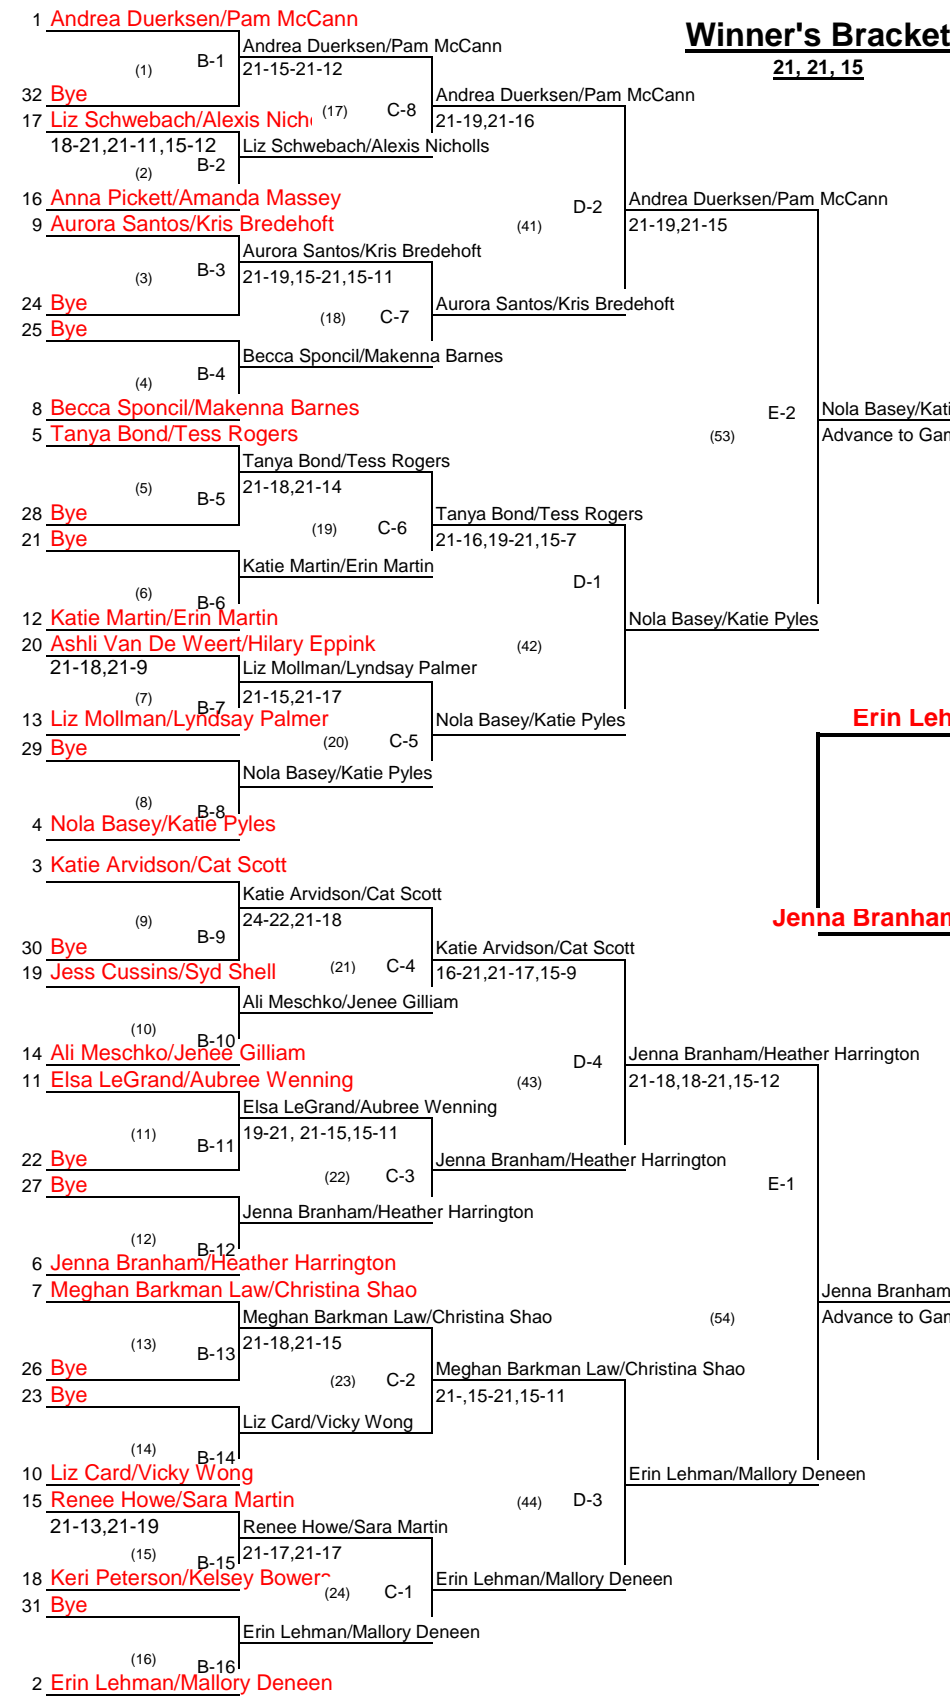

Tournament: Putterhead Doubles, Women's Open

Date: August 12th & 13th, 2017

Finish	Team	Prize \$
1	Nola Basey/Katie Pyles	\$1,000 + Balls, Clothing, Bolles
2	Andrea Duerksen/Pam McCann	\$500 + Balls, Clothing, Bolles
3	Erin Lehman/Mallory Deneen	\$250
3	Jenna Branham/Heather Harrington	\$250
5	Aurora Santos/Kris Bredehoft	\$150
5	Meghan Barkman Law/Christina Shao	\$150
7	Tanya Bond/Tess Rogers	2 Molten Balls
7	Katie Arvidson/Cat Scott	2 Molten Balls
9	Liz Card/Vicky Wong	
9	Ali Meschko/Jenee Gilliam	
9	Katie Martin/Erin Martin	
9	Becca Sponcil/Makenna Barnes	
13	Anna Pickett/Amanda Massey	
13	Elsa LeGrand/Aubree Wenning	
13	Liz Mollman/Lyndsay Palmer	
13	Keri Peterson/Kelsey Bowers	

Finish	Team
17	Renee Howe/Sara Martin
17	Bye
17	Bye
17	Ashli Van De Weert/Hilary Eppink
17	Bye
17	Jess Cussins/Syd Shell
17	Bye
17	Bye
17	Liz Schwebach/Alexis Nicholls
25	Bye
25	Bye
25	Bye
25	Bye
25	Bye
25	Bye
25	Bye
25	Bye