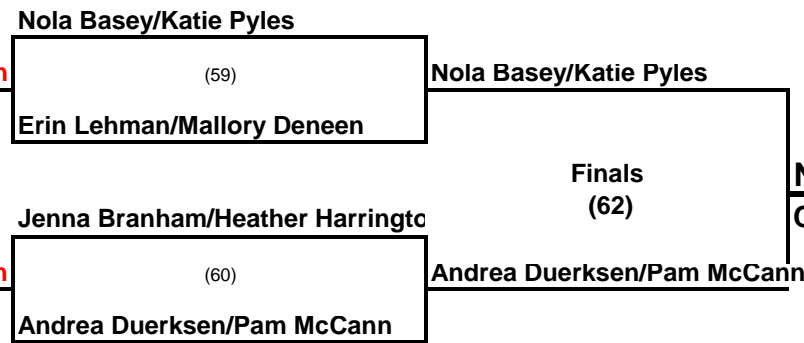

Tournament: Putterhead Doubles, Women's Open

Date: August 12th & 13th, 2017

Finish	Team	Prize \$
1	Nola Basey/Katie Pyles	\$1,000 + Balls, Clothing, Bolles
2	Andrea Duerksen/Pam McCann	\$500 + Balls, Clothing, Bolles
3	Erin Lehman/Mallory Deneen	\$250
3	Jenna Branham/Heather Harrington	\$250
5	Aurora Santos/Kris Bredehoft	\$150
5	Meghan Barkman Law/Christina Shao	\$150
7	Tanya Bond/Tess Rogers	2 Molten Balls
7	Katie Arvidson/Cat Scott	2 Molten Balls
9	Liz Card/Vicky Wong	
9	Ali Meschko/Jenee Gilliam	
9	Katie Martin/Erin Martin	
9	Becca Sponcil/Makenna Barnes	
13	Anna Pickett/Amanda Massey	
13	Elsa LeGrand/Aubree Wenning	
13	Liz Mollman/Lyndsay Palmer	
13	Keri Peterson/Kelsey Bowers	

Finish	Team
17	Renee Howe/Sara Martin
17	Bye
17	Bye
17	Ashli Van De Weert/Hilary Eppink
17	Bye
17	Jess Cussins/Syd Shell
17	Bye
17	Bye
17	Liz Schwebach/Alexis Nicholls
25	Bye
25	Bye
25	Bye
25	Bye
25	Bye
25	Bye
25	Bye
25	Bye