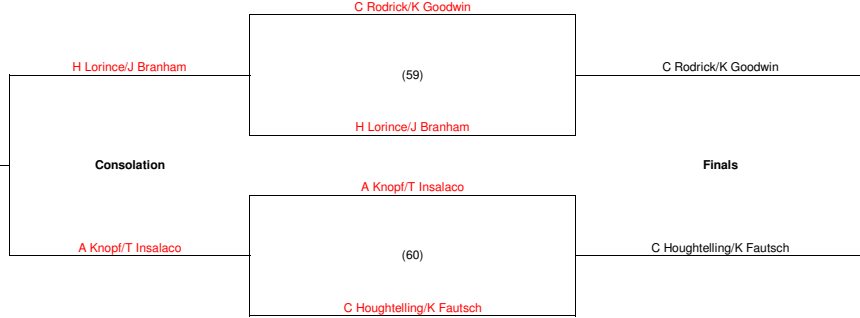

Tournament: Oasis Classic - Women's Open

Date: August 27th, 2016

SEED	FINISH
1	1
2	2
3	3
4	3
5	5
6	5
7	7
8	7
9	9
10	9
11	9
12	9
13	13
14	13
15	13
16	13

SEED	FINISH
17	17
18	17
19	17
20	17
21	17
22	17
23	23
24	24
25	25
26	25
27	25
28	28
29	29
30	30
31	31
32	32