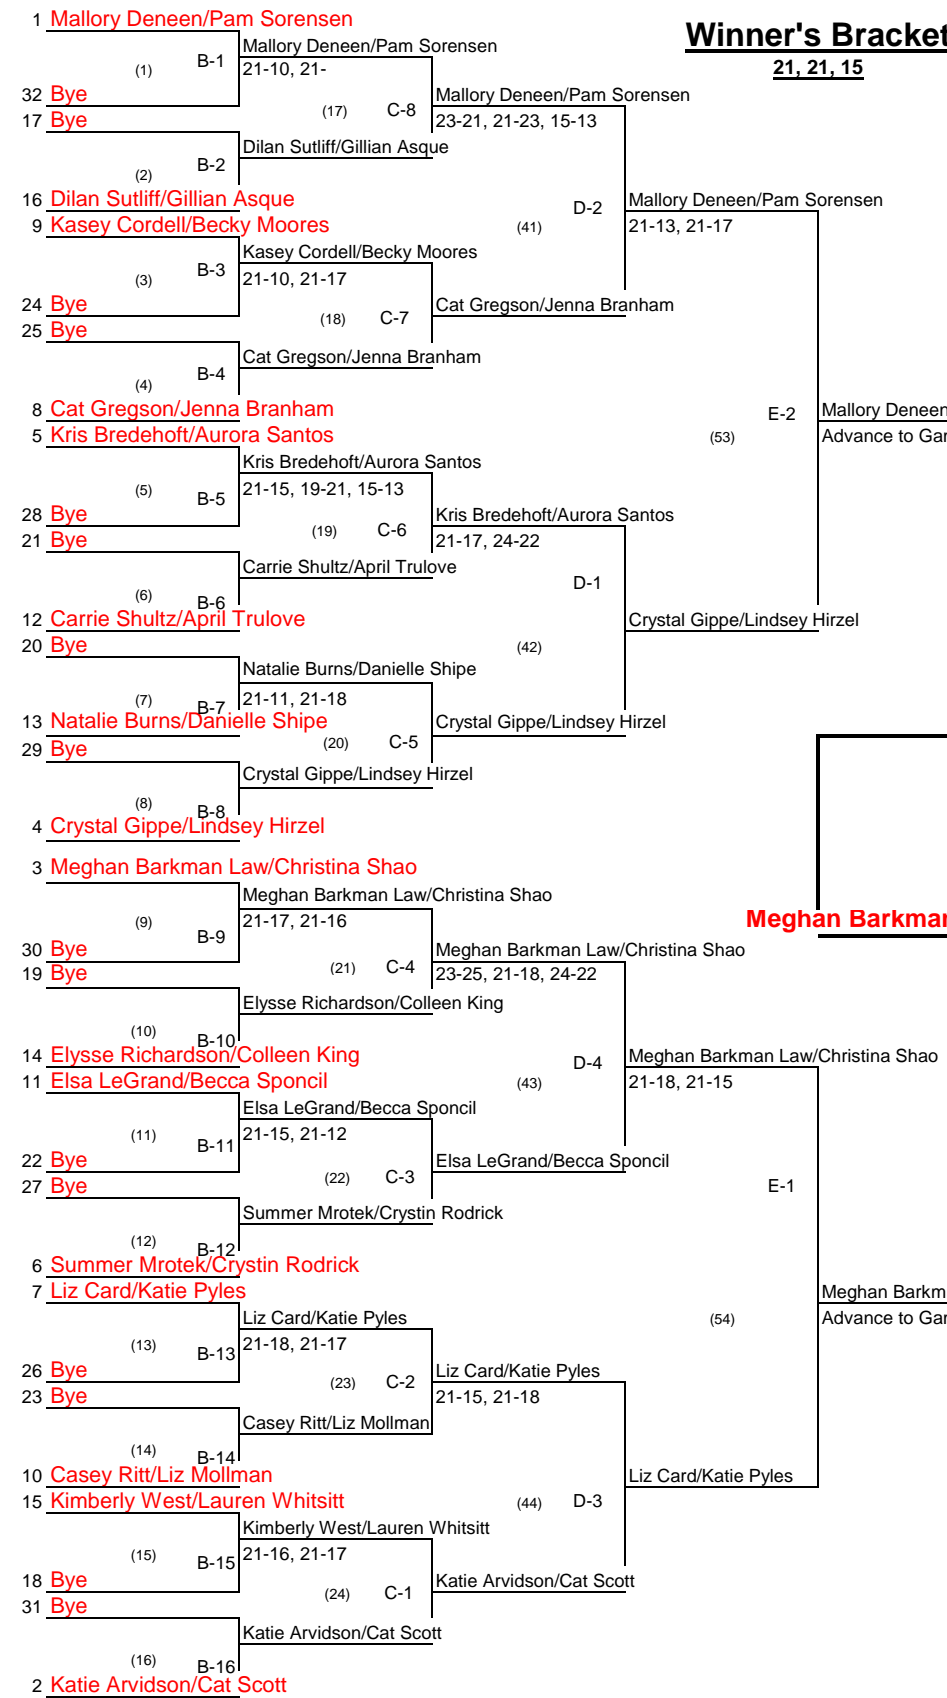

Tournament: Snowmass Doubles, Women's Open

Date: July 23rd & 24th, 2016

Finish	Team
1	Mallory Deneen/Pam Sorensen
2	Katie Arvidson/Cat Scott
3	Liz Card/Katie Pyles
3	Meghan Barkman Law/Christina Shao
5	Kris Bredehoft/Aurora Santos
5	Crystal Gippe/Lindsey Hirzel
7	Elysse Richardson/Colleen King
7	Elsa LeGrand/Becca Sponcil
9	Casey Ritt/Liz Mollman
9	Cat Gregson/Jenna Branham
9	Carrie Shultz/April Trulove
9	Kasey Cordell/Becky Moores
13	Kimberly West/Lauren Whitsitt
13	Summer Mrotek/Crystin Rodrick
13	Natalie Burns/Danielle Shipe
13	Dilan Sutliff/Gillian Asque

17	Bye
17	Bye
17	Bye
17	Bye
17	Bye
17	Bye
17	Bye
17	Bye
25	Bye
25	Bye
25	Bye
25	Bye
25	Bye
25	Bye
25	Bye
25	Bye