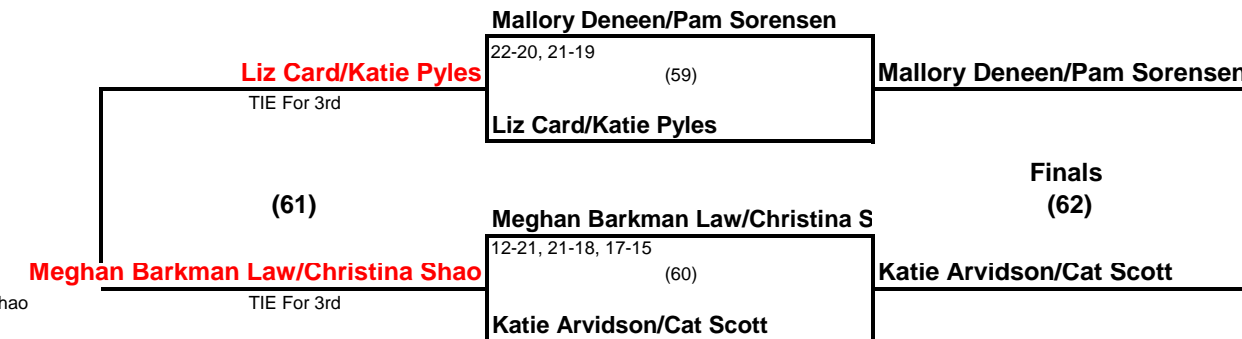

Tournament: Snowmass Doubles, Women's Open

Date: July 23rd & 24th, 2016

Finish	Team
1	Mallory Deneen/Pam Sorensen
2	Katie Arvidson/Cat Scott
3	Liz Card/Katie Pyles
3	Meghan Barkman Law/Christina Shao
5	Kris Bredehoft/Aurora Santos
5	Crystal Gippe/Lindsey Hirzel
7	Elysse Richardson/Colleen King
7	Elsa LeGrand/Becca Sponcil
9	Casey Ritt/Liz Mollman
9	Cat Gregson/Jenna Branham
9	Carrie Shultz/April Trulove
9	Kasey Cordell/Becky Moores
13	Kimberly West/Lauren Whitsitt
13	Summer Mrotek/Crystin Rodrick
13	Natalie Burns/Danielle Shipe
13	Dilan Sutliff/Gillian Asque