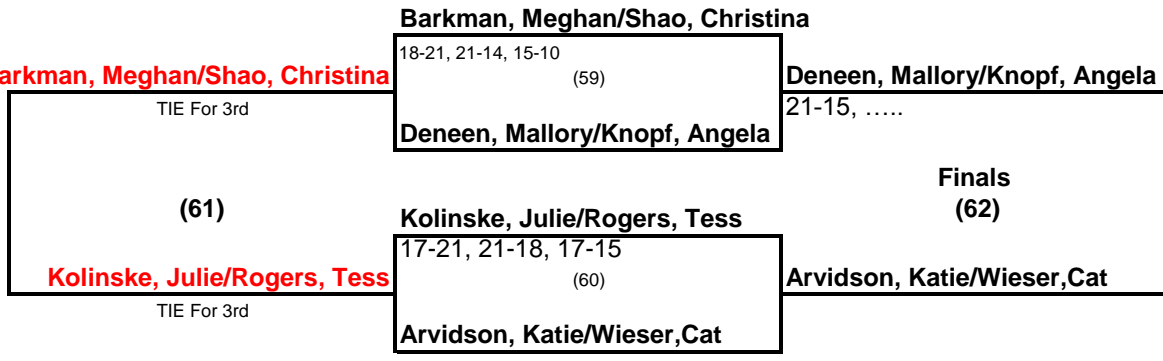

17	Swanson, Valerie/Hazlewood, Renee
17	Bye25
17	Sutliff, Dilan/Cossman, Lexy
17	Richardson, Elysse/Curtis, Shannon
17	Schwietert, Ruth/Leistikow, Rachel
17	Bye27
17	Bye23
17	Sponcil, Rebecca/Bellows, Cedar
25	Bye32
25	Bye24
25	Bye 28
25	Bye29
25	Bye30
25	Bye22
25	Bye26
25	Bye31

WWW.SnowmassDoubles.COM