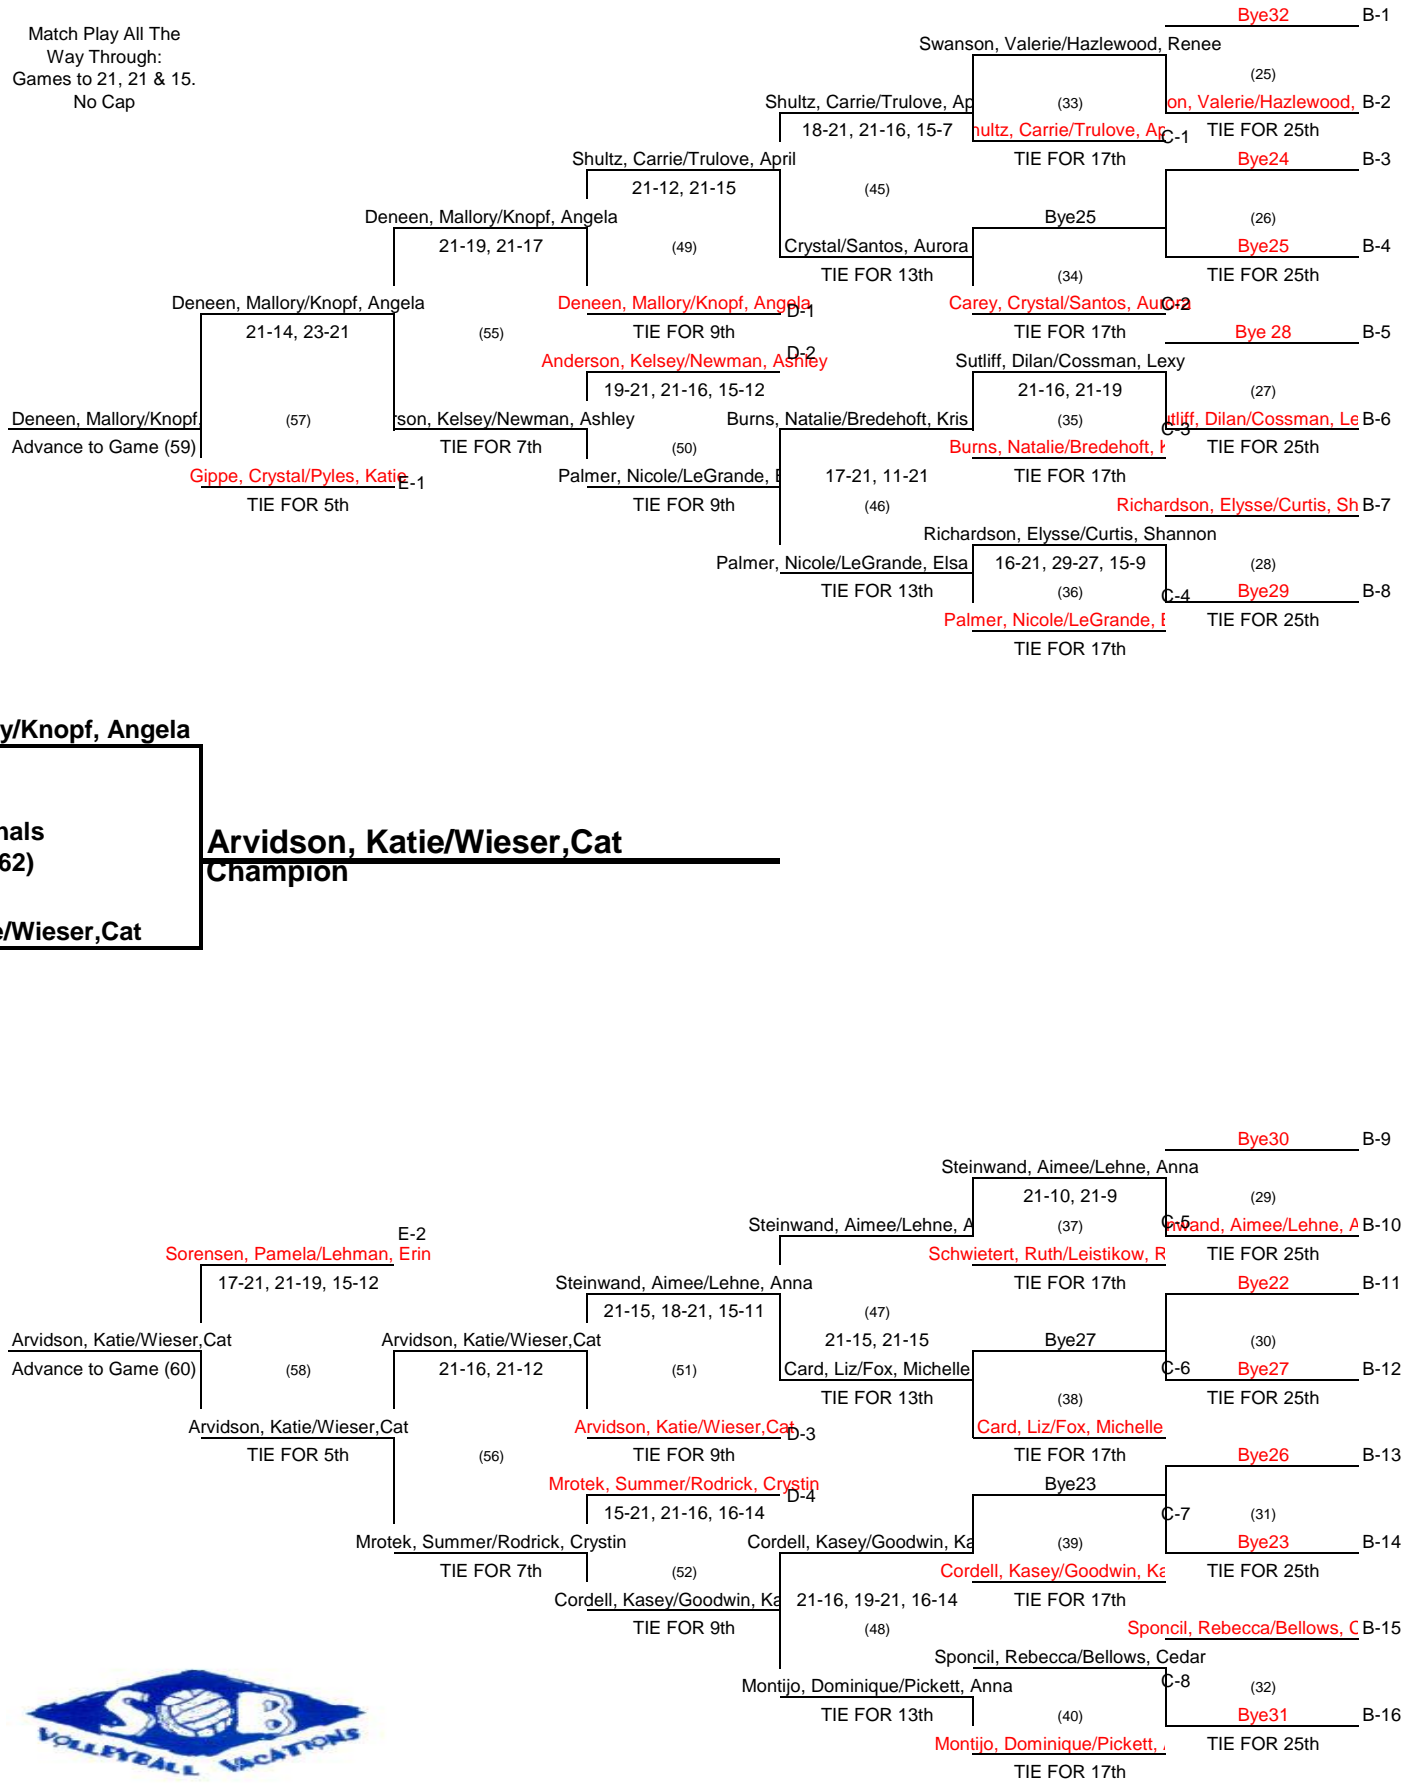

Tournament: Snowmass Doubles Women's Open

Date: July 25th & 26th, 2015

Winner's Bracket

Match Play All The Way Through: Games to 21, 21 & 15. No Cap

Contender's Bracket

Match Play All The Way Through: Games to 21, 21 & 15. No Cap

Finish	Team
1	Arvidson, Katie/Wieser, Cat
2	Deneen, Mallory/Knopf, Angela
3	Barkman, Meghan/Shao, Christina
3	Kolinske, Julie/Rogers, Tess
5	Gippe, Crystal/Pyles, Katie
5	Sorensen, Pamela/Lehman, Erin
7	Anderson, Kelsey/Newman, Ashley
7	Mrotek, Summer/Rodrick, Crystin
9	Shultz, Carrie/Trulove, April
9	Palmer, Nicole/LeGrande, Elsa
9	Steinwand, Aimee/Lehne, Anna
9	Cordell, Kasey/Goodwin, Karina
13	Carey, Crystal/Santos, Aurora
13	Burns, Natalie/Bredehoft, Kris
13	Card, Liz/Fox, Michelle
13	Montijo, Dominique/Pickett, Anna