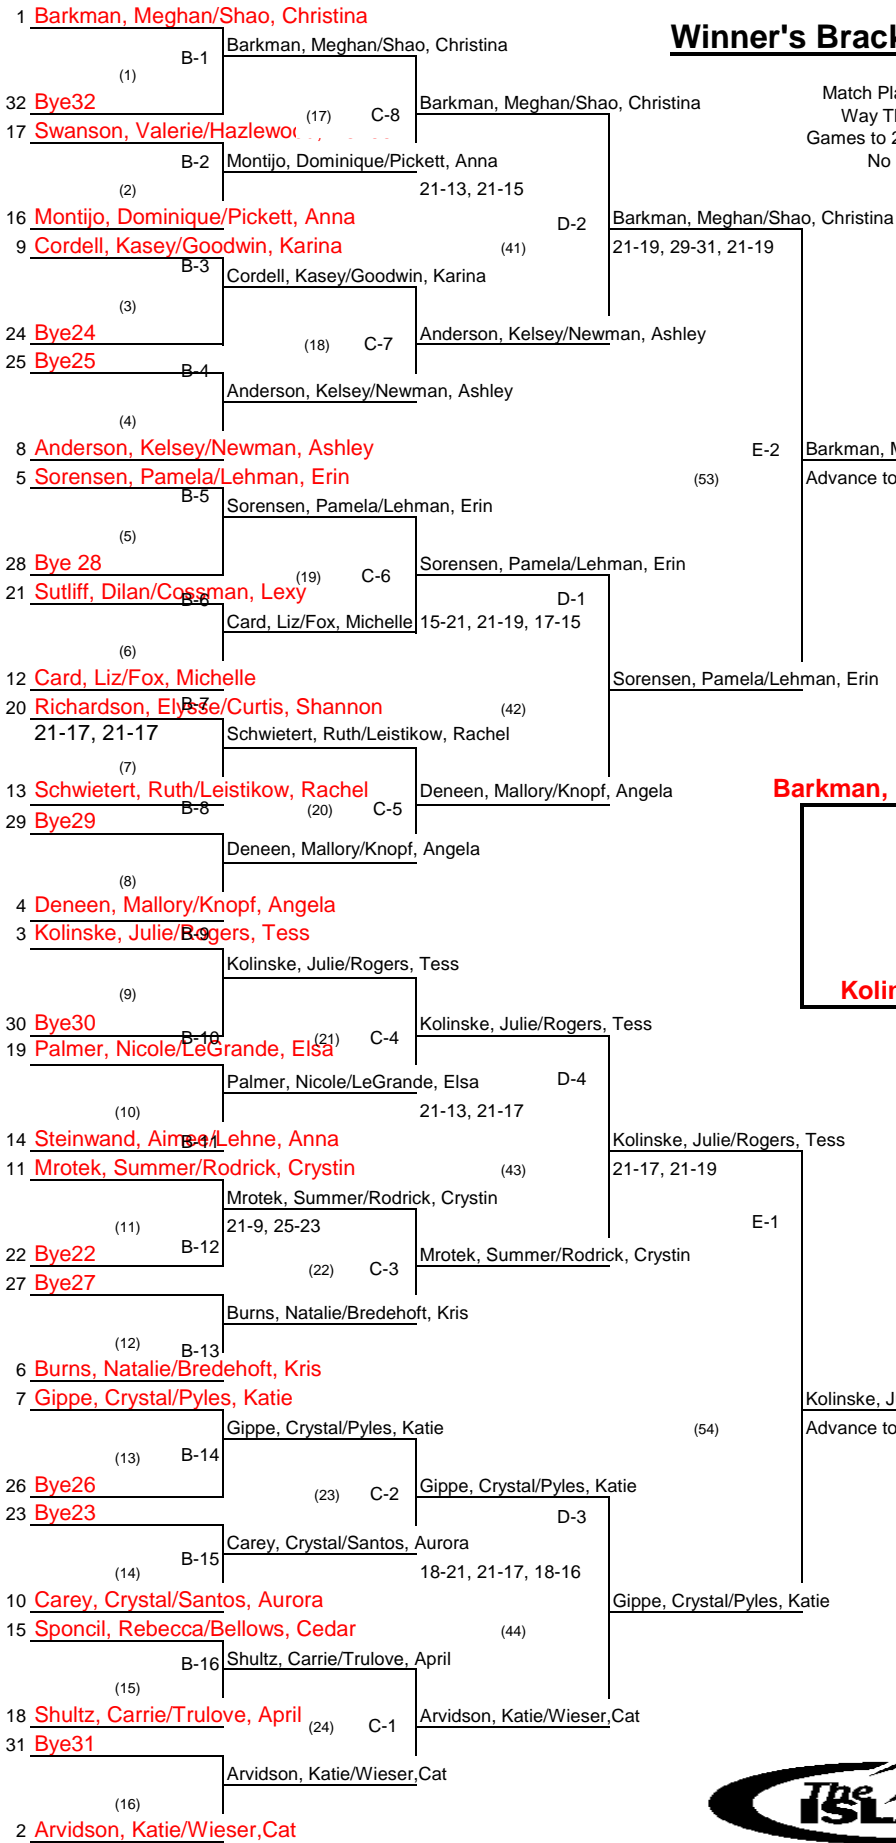

Tournament: Snowmass Doubles Women's Open

Date: July 25th & 26th, 2015

Winner's Bracket

Match Play All The Way Through: Games to 21, 21 & 15. No Cap

Contender's Bracket

Match Play All The Way Through: Games to 21, 21 & 15. No Cap

Finish	Team
1	Arvidson, Katie/Wieser, Cat
2	Deneen, Mallory/Knopf, Angela
3	Barkman, Meghan/Shao, Christina
3	Kolinske, Julie/Rogers, Tess
5	Gippe, Crystal/Pyles, Katie
5	Sorensen, Pamela/Lehman, Erin
7	Anderson, Kelsey/Newman, Ashley
7	Mrotek, Summer/Rodrick, Crystin
9	Shultz, Carrie/Trulove, April
9	Palmer, Nicole/LeGrande, Elsa
9	Steinwand, Aimee/Lehne, Anna
9	Cordell, Kasey/Goodwin, Karina
13	Carey, Crystal/Santos, Aurora
13	Burns, Natalie/Bredehoft, Kris
13	Card, Liz/Fox, Michelle
13	Montijo, Dominique/Pickett, Anna