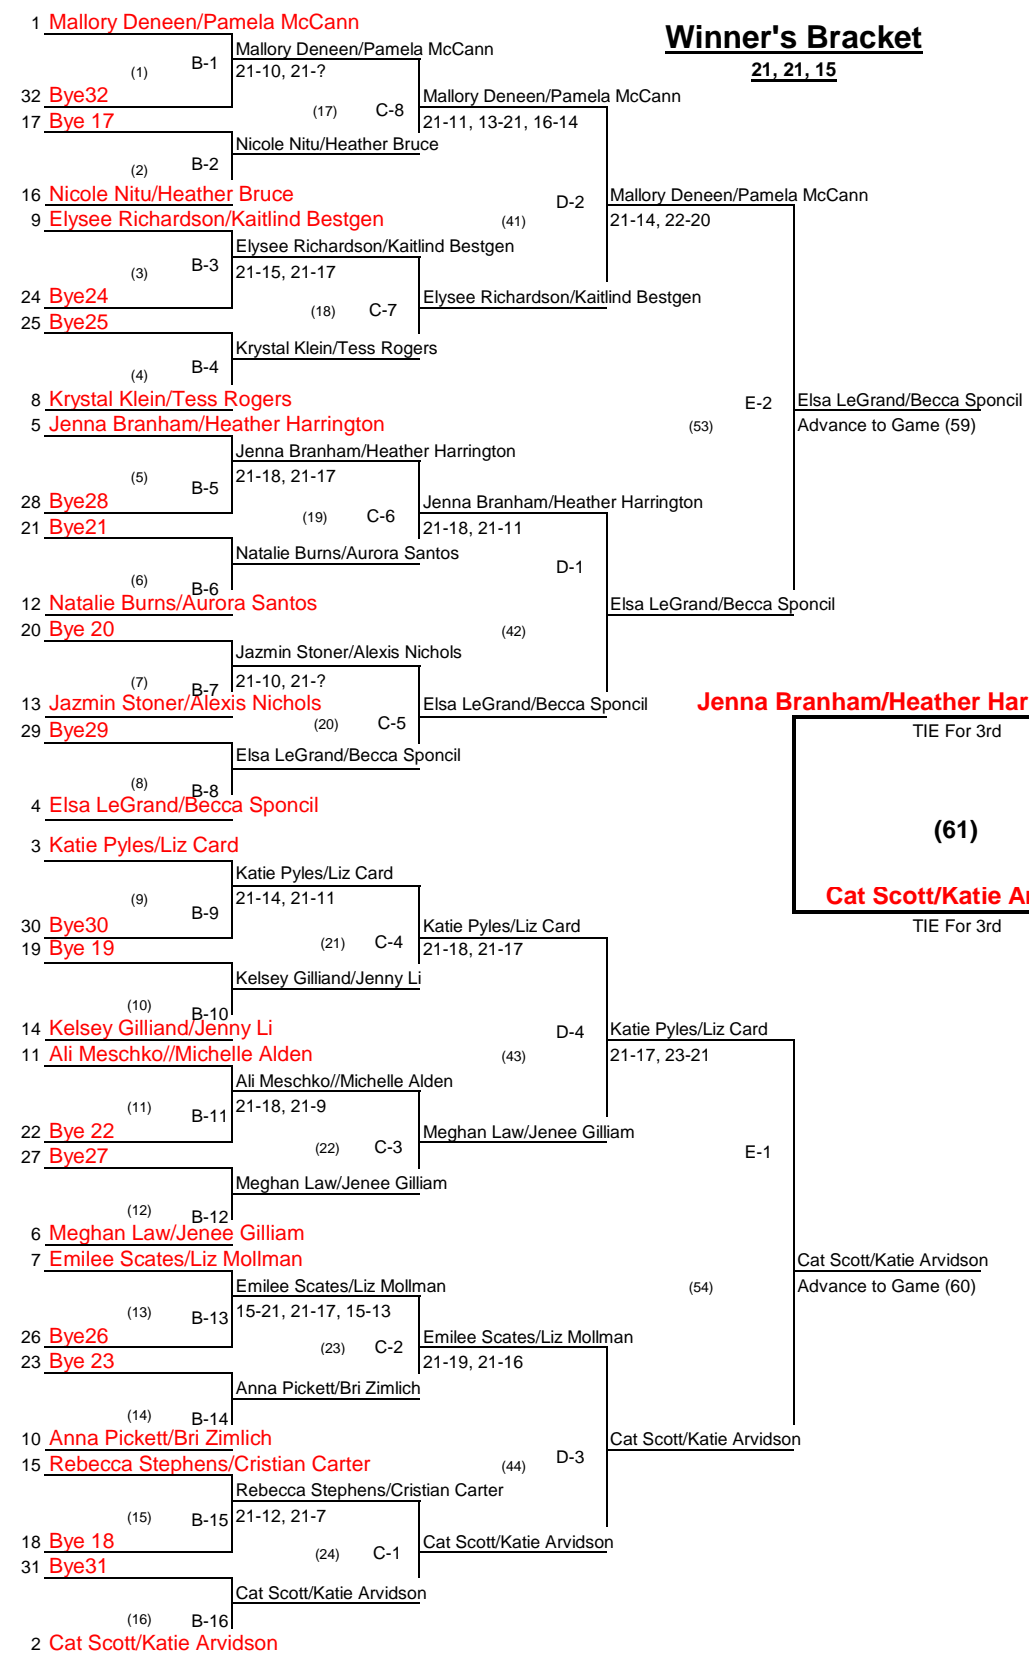

# Tournament: Snowmass Doubles Women's Open

Date: July 22nd & 23rd, 2017

Finish	Team	Prize
1	Elsa LeGrand/Becca Sponcil	\$800/Moltens/Sunglasses
2	Mallory Deneen/Pamela McCann	\$400/Moltens/Sunglasses
3	Jenna Branham/Heather Harrington	\$200
3	Cat Scott/Katie Arvidson	\$200
5	Katie Pyles/Liz Card	\$100
5	Natalie Burns/Aurora Santos	\$100
7	Elysee Richardson/Kaitlind Bestgen	
7	Meghan Law/Jenee Gilliam	
9	Ali Pickett/Bri Zimlich	
9	Ali Meschko/Michelle Alden	
9	Emilee Scates/Liz Mollman	
9	Krystal Klein/Tess Rogers	
13	Rebecca Stephens/Cristian Carter	
13	Kelsey Gilliland/Jenny Li	
13	Jazmin Stoner/Alexis Nichols	
13	Nicole Nitu/Heather Bruce	

Finish	Team
17	Bye17
17	Bye24
17	Bye21
17	Bye20
17	Bye19
17	Bye22
17	Bye23
17	Bye18
25	Bye32
25	Bye25
25	Bye28
25	Bye29
25	Bye30
25	Bye27
25	Bye26
25	Bye31

WWW.SnowmassDoubles.COM