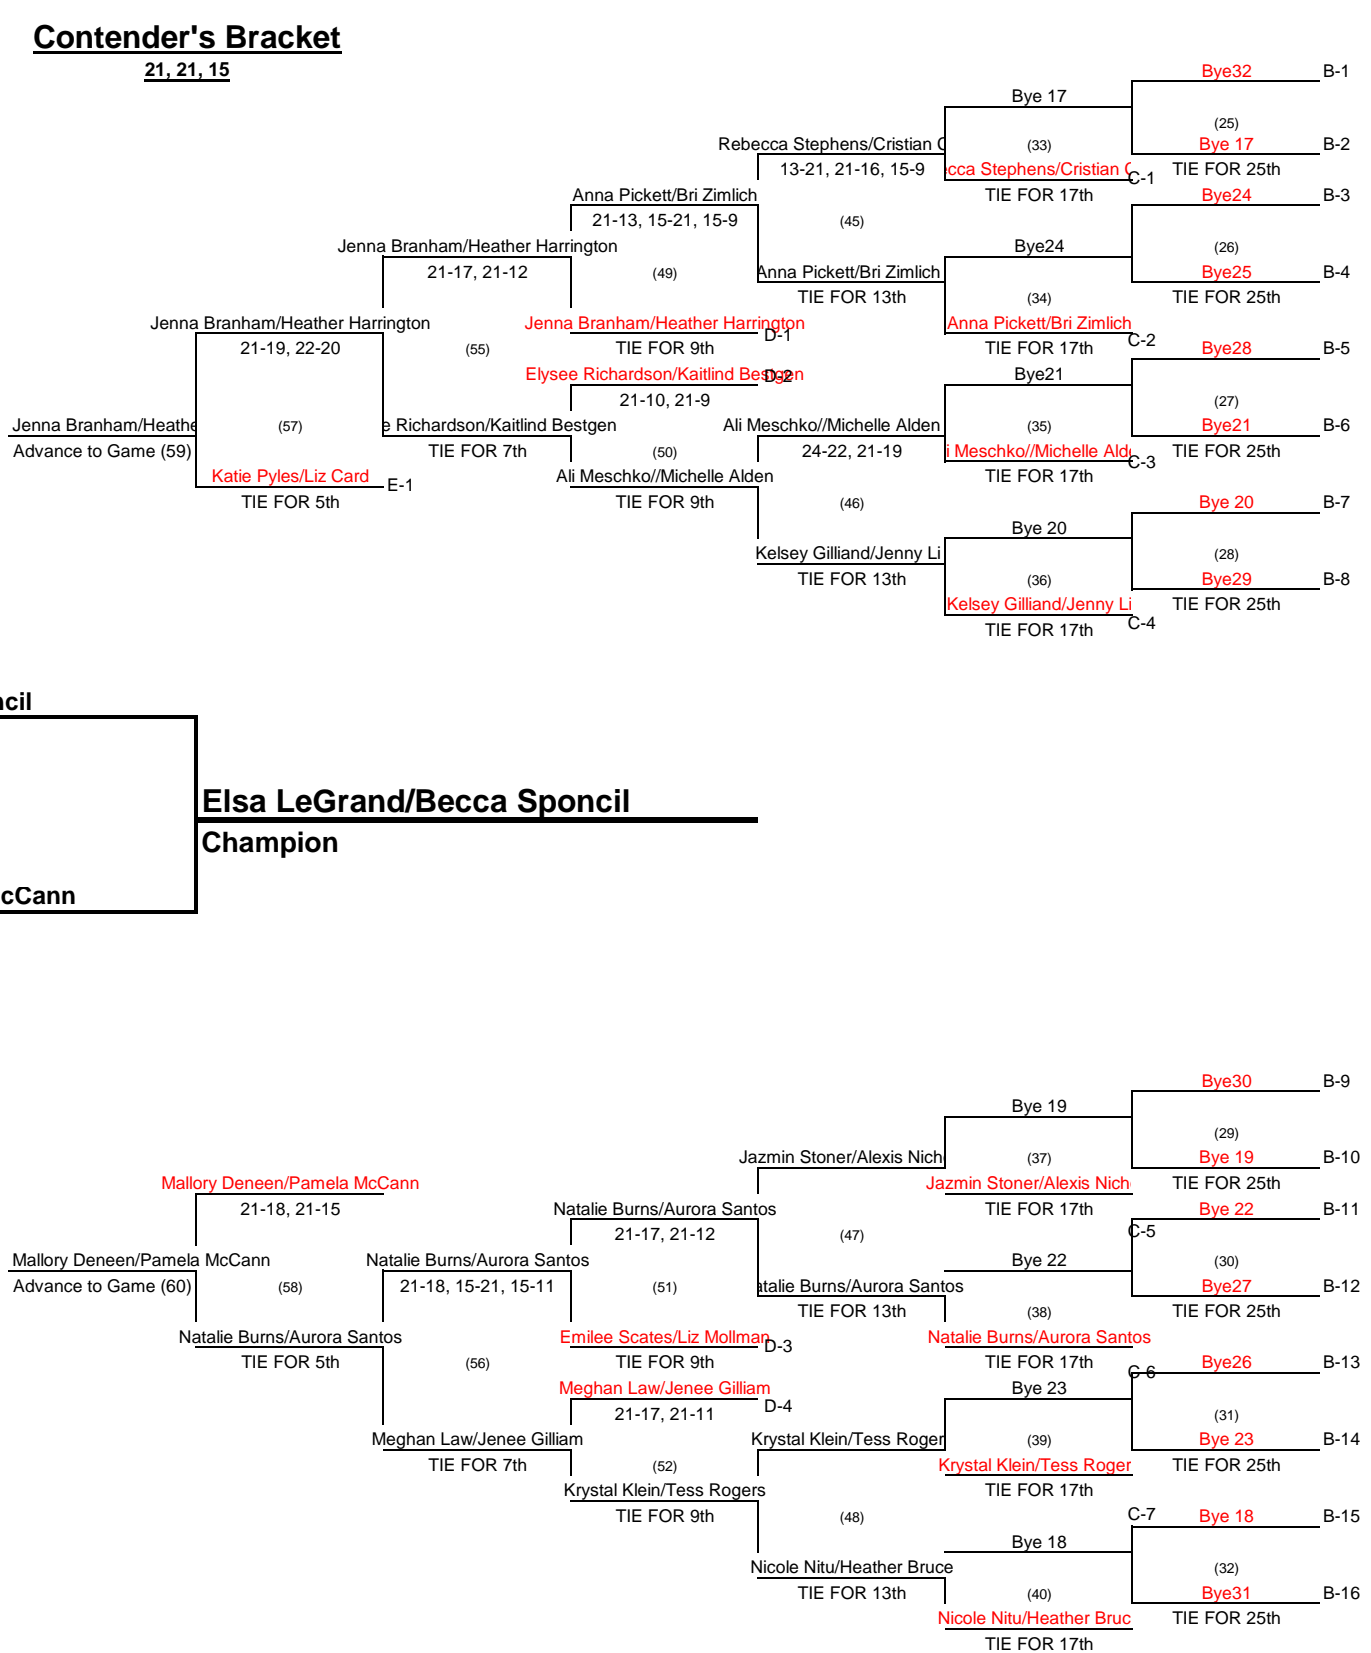

# Tournament: Snowmass Doubles Women's Open

Date: July 22nd & 23rd, 2017

Finish	Team	Prize
1	Elsa LeGrand/Becca Sponcil	\$800/Moltens/Sunglasses
2	Mallory Deneen/Pamela McCann	\$400/Moltens/Sunglasses
3	Jenna Branham/Heather Harrington	\$200
3	Cat Scott/Katie Arvidson	\$200
5	Katie Pyles/Liz Card	\$100
5	Natalie Burns/Aurora Santos	\$100
7	Elysee Richardson/Kaitlind Bestgen	
7	Meghan Law/Jenee Gilliam	
9	Ali Pickett/Bri Zimlich	
9	Ali Meschko/Michelle Alden	
9	Emilee Scates/Liz Mollman	
9	Krystal Klein/Tess Rogers	
13	Rebecca Stephens/Cristian Carter	
13	Kelsey Gilliland/Jenny Li	
13	Jazmin Stoner/Alexis Nichols	
13	Nicole Nitu/Heather Bruce	

Finish	Team
17	Bye17
17	Bye24
17	Bye21
17	Bye20
17	Bye19
17	Bye22
17	Bye23
17	Bye18
25	Bye32
25	Bye25
25	Bye28
25	Bye29
25	Bye30
25	Bye27
25	Bye26
25	Bye31

WWW.SnowmassDoubles.COM