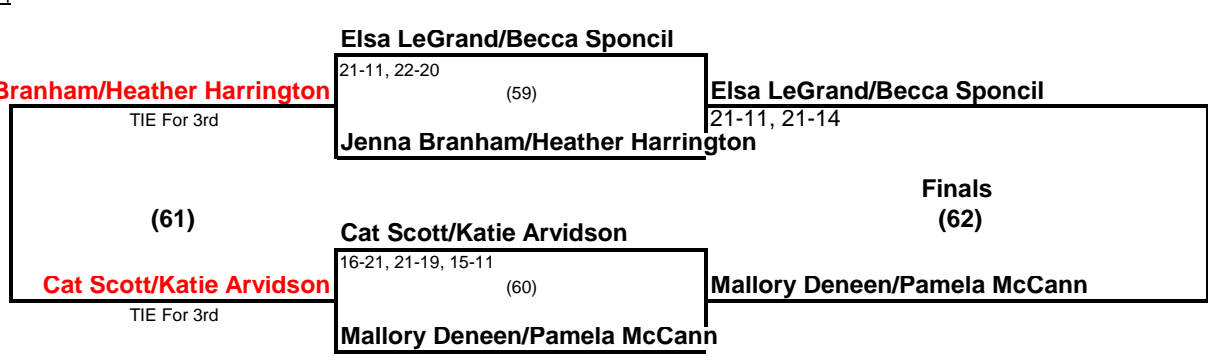

# Tournament: Snowmass Doubles Women's Open

Date: July 22nd & 23rd, 2017

Finish	Team	Prize
1	Elsa LeGrand/Becca Sponcil	\$800/Moltens/Sunglasses
2	Mallory Deneen/Pamela McCann	\$400/Moltens/Sunglasses
3	Jenna Branham/Heather Harrington	\$200
3	Cat Scott/Katie Arvidson	\$200
5	Katie Pyles/Liz Card	\$100
5	Natalie Burns/Aurora Santos	\$100
7	Elysee Richardson/Kaitlind Bestgen	
7	Meghan Law/Jenee Gilliam	
9	Ali Pickett/Bri Zimlich	
9	Ali Meschko/Michelle Alden	
9	Emilee Scates/Liz Mollman	
9	Krystal Klein/Tess Rogers	
13	Rebecca Stephens/Cristian Carter	
13	Kelsey Gilliland/Jenny Li	
13	Jazmin Stoner/Alexis Nichols	
13	Nicole Nitu/Heather Bruce	