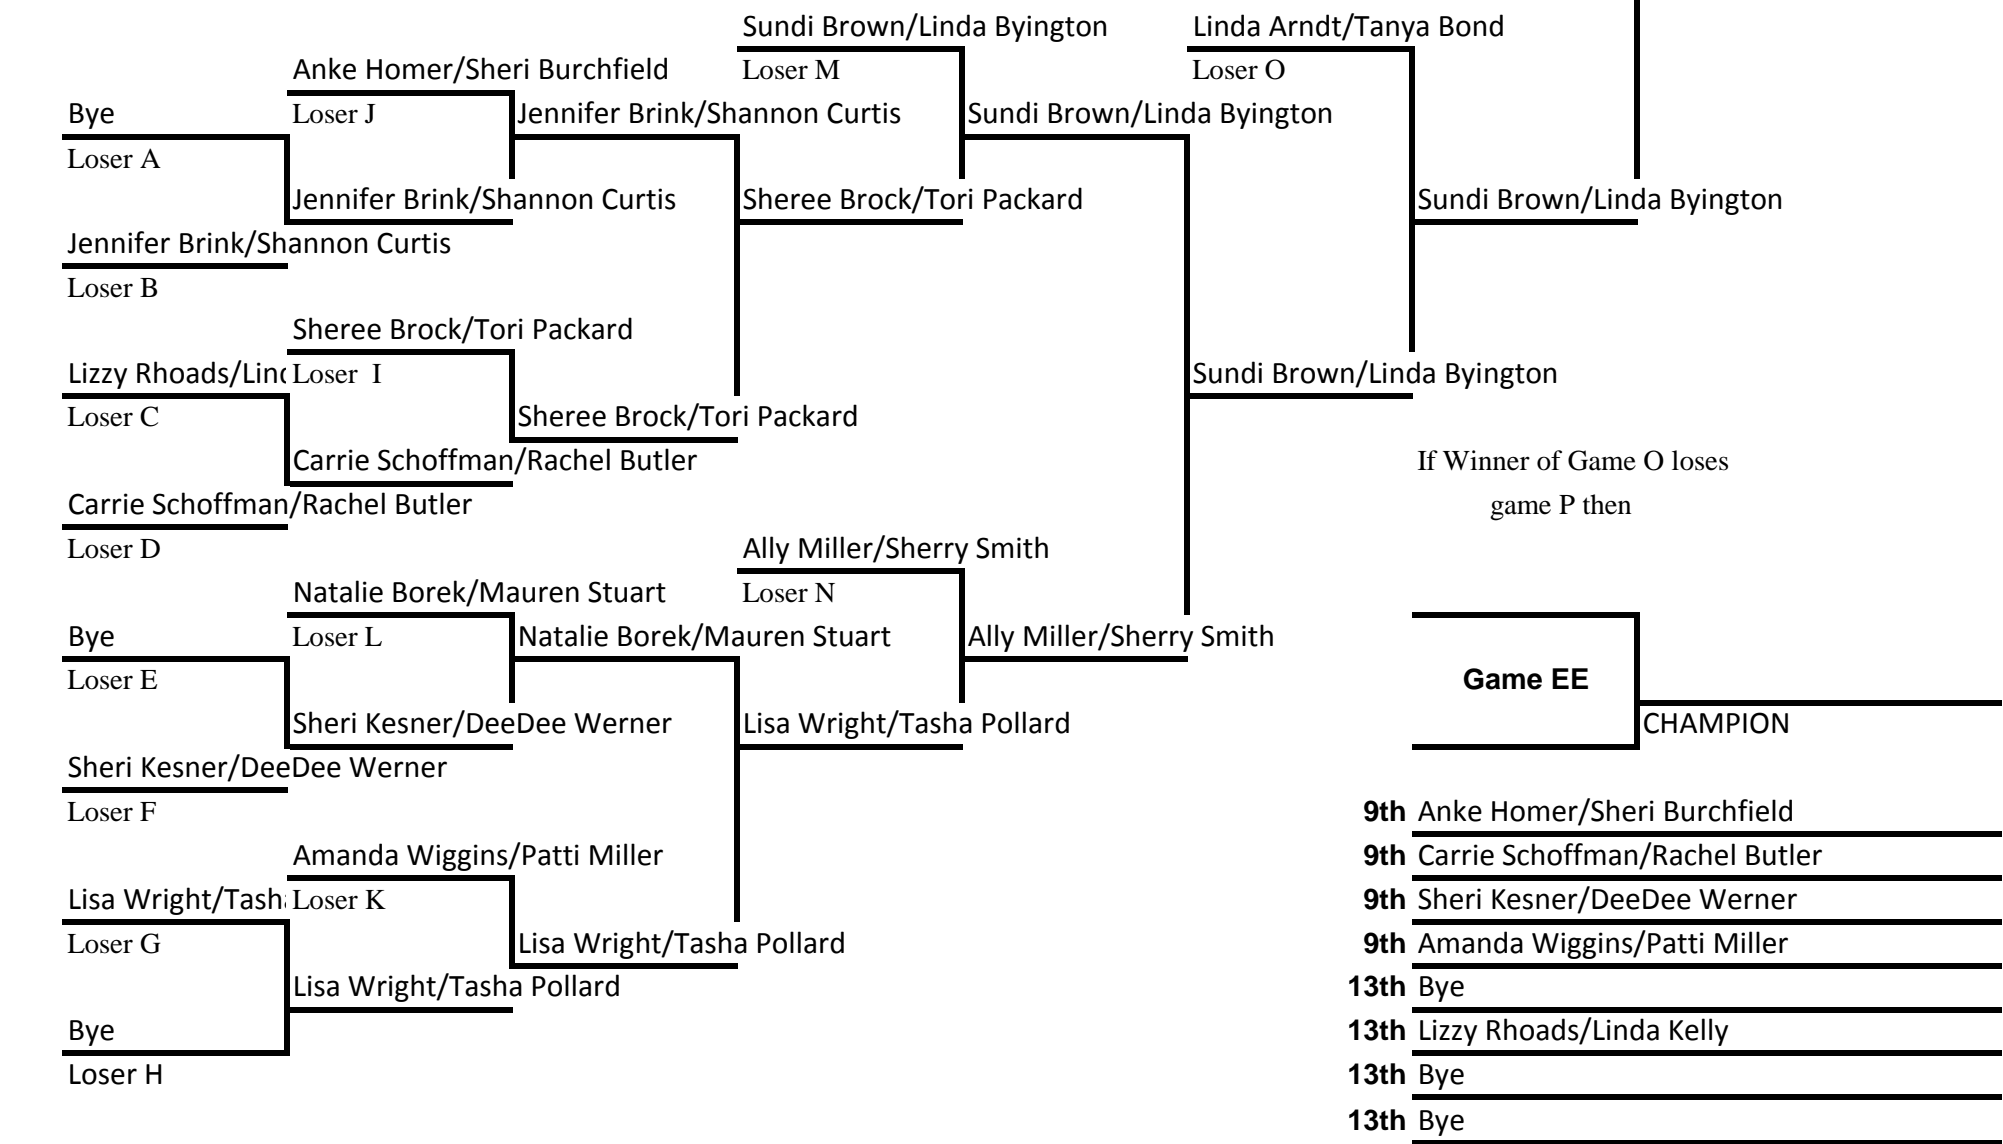

#1 Kristine Bredehoft/Aurora Santos Winner's Bracket

Winner's Bracket _1_ Game(s) to 15 Pts.
 Contender's Bracket _1_ Game(s) to 11 Pts.

- 1st** Kristine Bredehoft/Aurora Santos
- 2nd** Sundi Brown/Linda Byington
- 3rd** Linda Arndt/Tanya Bond
- 4th** Ally Miller/Sherry Smith
- 5th** Sheree Brock/Tori Packard
- 5th** Lisa Wright/Tasha Pollard
- 7th** Jennifer Brink/Shannon Curtis
- 7th** Natalie Borek/Mauren Stuart

Contender's Bracket

- 9th** Anke Homer/Sheri Burchfield
- 9th** Carrie Schoffman/Rachel Butler
- 9th** Sheri Kesner/DeeDee Werner
- 9th** Amanda Wiggins/Patti Miller
- 13th** Bye
- 13th** Lizzy Rhoads/Linda Kelly
- 13th** Bye
- 13th** Bye