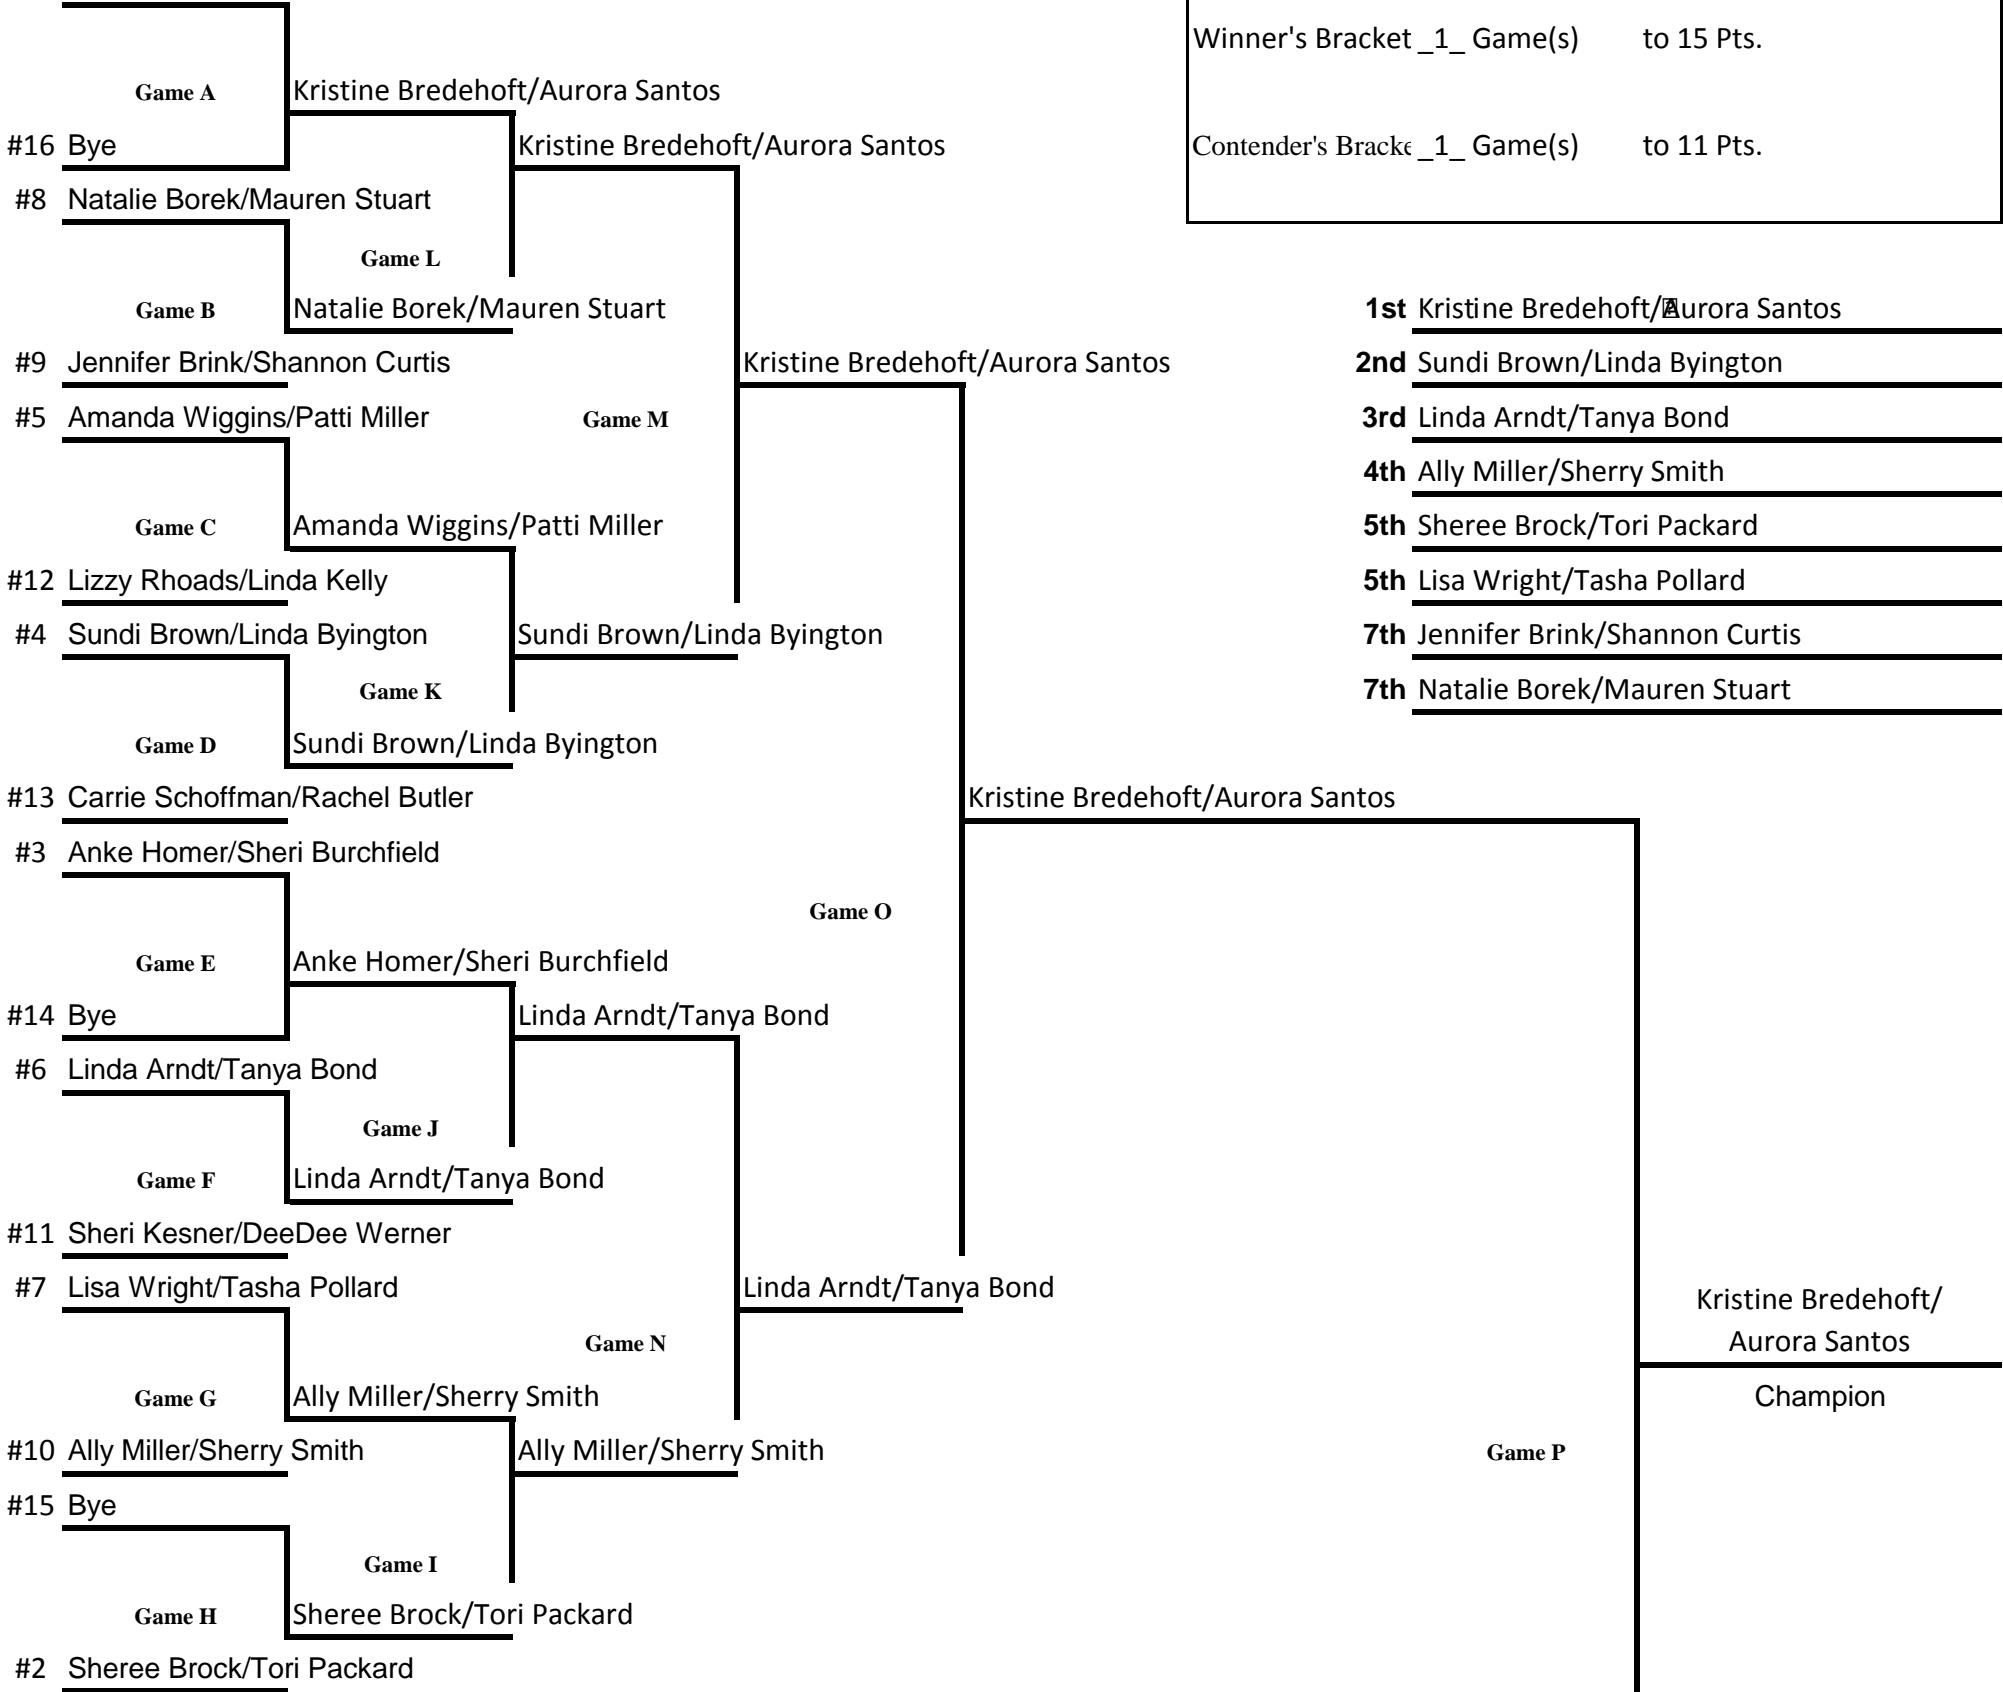

#1 Kristine Bredehoft/Aurora Santos Winner's Bracket

Winner's Bracket _1_ Game(s) to 15 Pts.
 Contender's Bracket _1_ Game(s) to 11 Pts.

- 1st** Kristine Bredehoft/Aurora Santos
- 2nd** Sundi Brown/Linda Byington
- 3rd** Linda Arndt/Tanya Bond
- 4th** Ally Miller/Sherry Smith
- 5th** Sheree Brock/Tori Packard
- 5th** Lisa Wright/Tasha Pollard
- 7th** Jennifer Brink/Shannon Curtis
- 7th** Natalie Borek/Mauren Stuart

Contender's Bracket

- 9th** Anke Homer/Sheri Burchfield
- 9th** Carrie Schoffman/Rachel Butler
- 9th** Sheri Kesner/DeeDee Werner
- 9th** Amanda Wiggins/Patti Miller
- 13th** Bye
- 13th** Lizzy Rhoads/Linda Kelly
- 13th** Bye
- 13th** Bye