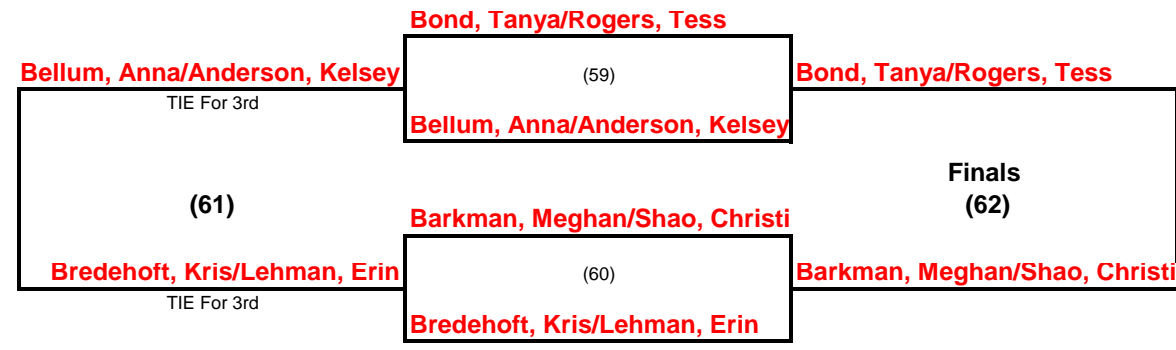

Tournament: Steamboat Doubles, Women's Open

Date: July 11 & July 12, 2015

Finish	Team
1	Barkman, Meghan/Shao, Christina
2	Bond, Tanya/Rogers, Tess
3	Bellum, Anna/Anderson, Kelsey
3	Bredehoft, Kris/Lehman, Erin
5	Dean, Aurora/Wieser, Cat
5	Brown, Sundi/Shewell, Adrienne
7	Viren, Jackie/Schietert, Ruth
7	Leong, Allison/Eshoo, Innana
9	Hazlewood, Renee/Carey, Crystal
9	Meschko, Ali/Furlong, Lyndsay
9	Gilliam, Jenee/Branham, Jenna
9	Van Horn, Miranda/Murray, Ashley
13	Leistikow, Rachel/Allison, Aubree
13	Mollman, Liz/Maas, Kasey
13	Morales, Andrea/LeGrande, Elsa
13	Kjera, Tawna/Pickett, Anna