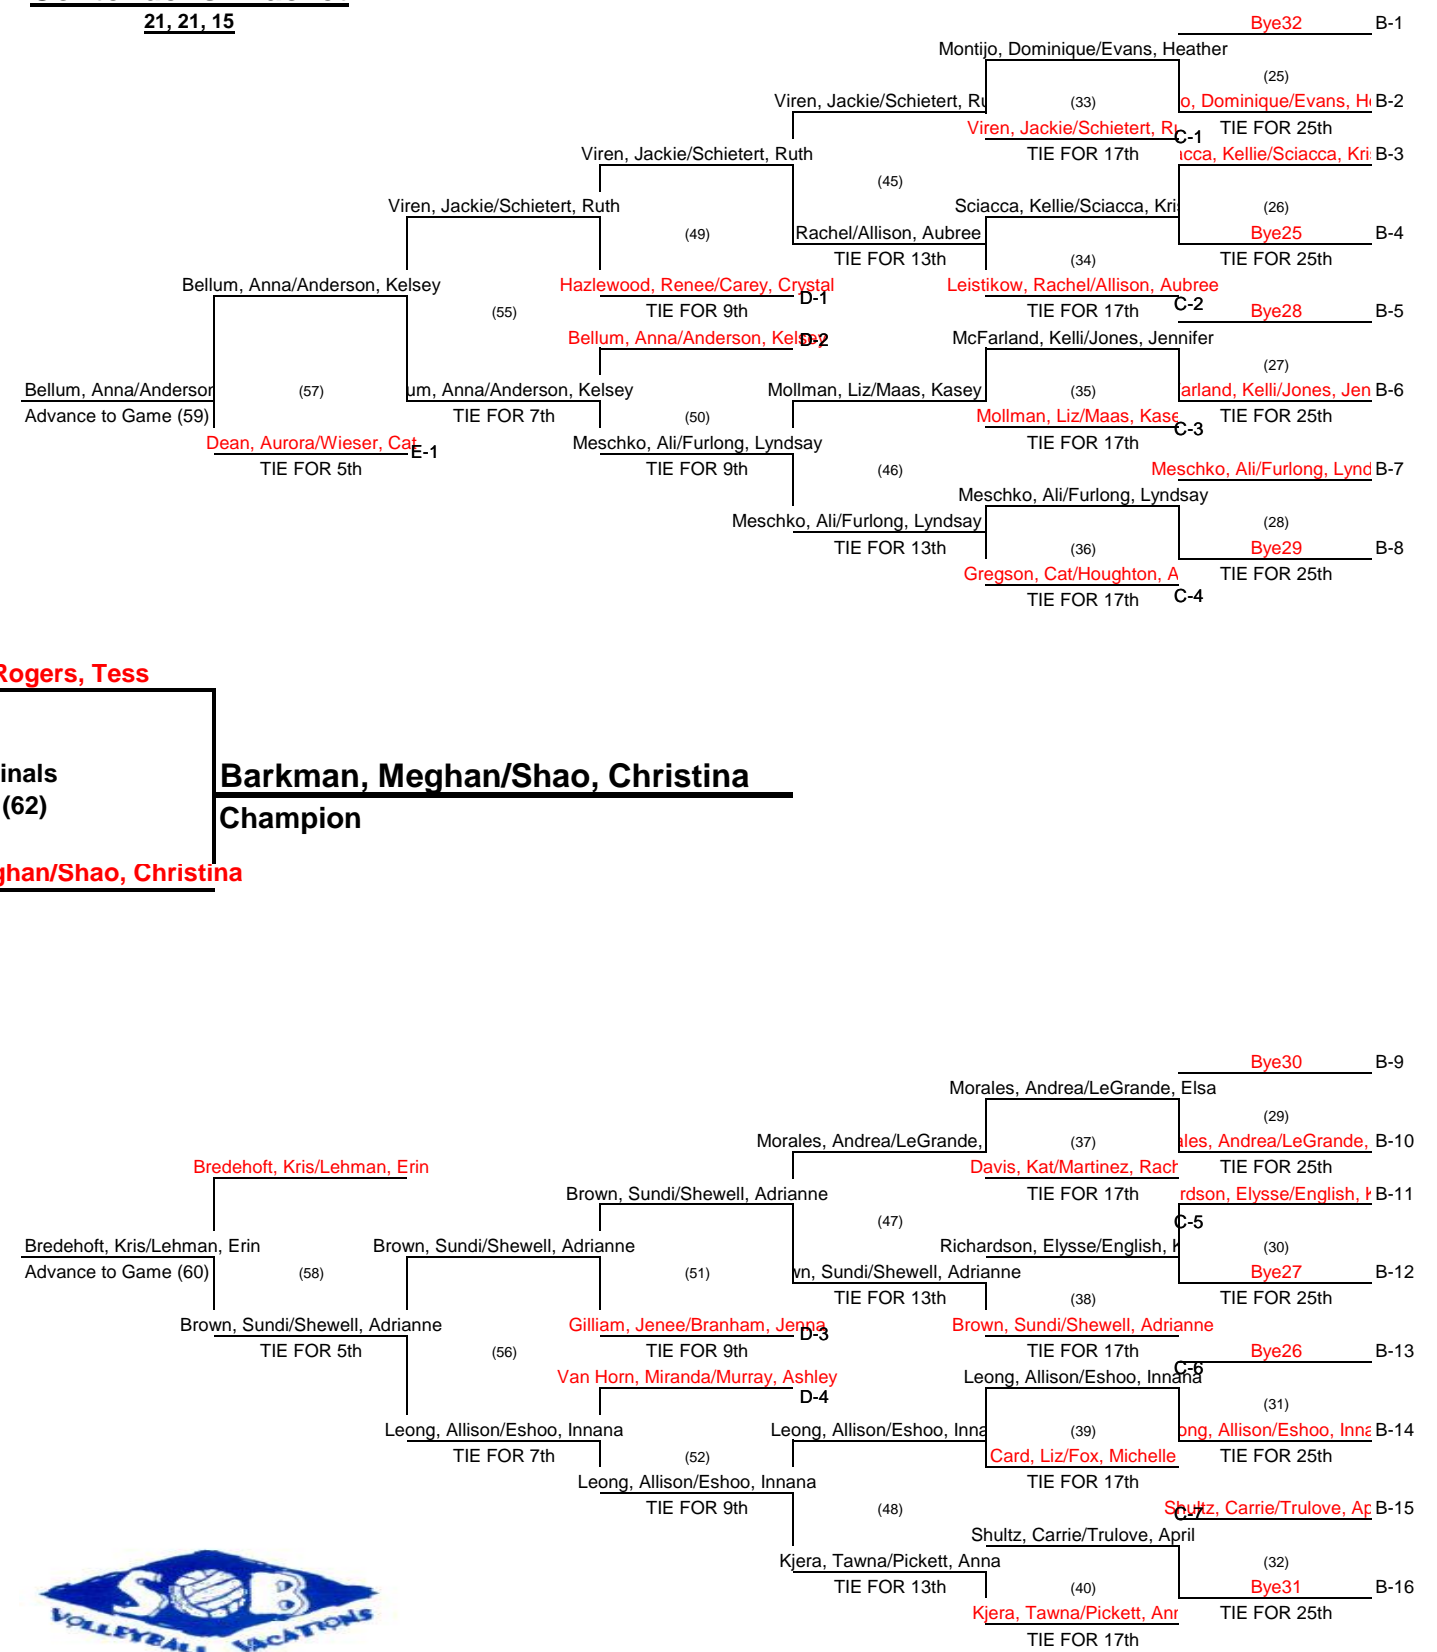

Tournament: Steamboat Doubles, Women's Open

Date: July 11 & July 12, 2015

Finish	Team
1	Barkman, Meghan/Shao, Christina
2	Bond, Tanya/Rogers, Tess
3	Bellum, Anna/Anderson, Kelsey
3	Bredehoft, Kris/Lehman, Erin
5	Dean, Aurora/Wieser, Cat
5	Brown, Sundi/Shewell, Adrienne
7	Viren, Jackie/Schietert, Ruth
7	Leong, Allison/Eshoo, Innana
9	Hazlewood, Renee/Carey, Crystal
9	Meschko, Ali/Furlong, Lyndsay
9	Gilliam, Jenee/Branham, Jenna
9	Van Horn, Miranda/Murray, Ashley
13	Leistikow, Rachel/Allison, Aubree
13	Mollman, Liz/Maas, Kasey
13	Morales, Andrea/LeGrande, Elsa
13	Kjera, Tawna/Pickett, Anna

17	Montijo, Dominique/Evans, Heather
17	Sciacca, Kellie/Sciacca, Kristen
17	McFarland, Kelli/Jones, Jennifer
17	Gregson, Cat/Houghton, Alex
17	Davis, Kat/Martinez, Rachel
17	Richardson, Elysse/English, Kelsey
17	Card, Liz/Fox, Michelle
17	Shultz, Carrie/Trulove, April
25	Bye32
25	Bye25
25	Bye28
25	Bye29
25	Bye30
25	Bye27
25	Bye26
25	Bye31

Contender's Bracket

21, 21, 15

WWW.SteamboatDoubles.COM