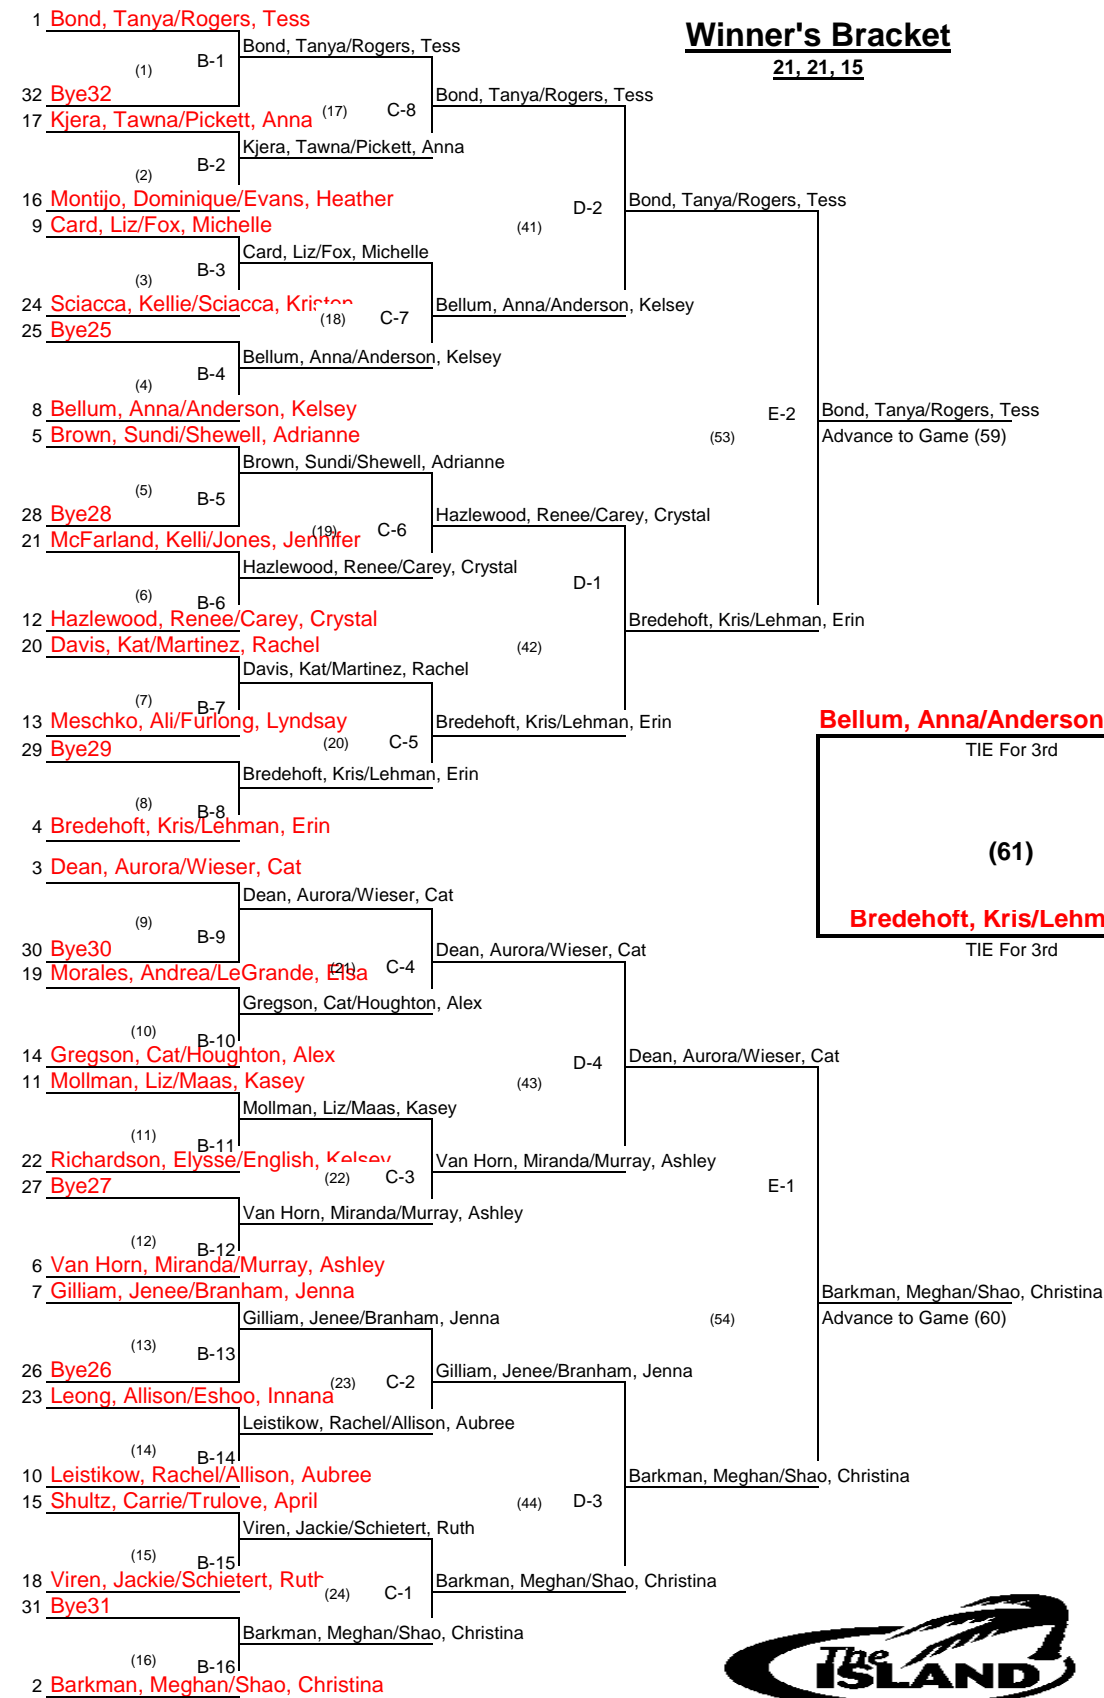

Tournament: Steamboat Doubles, Women's Open

Date: July 11 & July 12, 2015

Finish	Team
1	Barkman, Meghan/Shao, Christina
2	Bond, Tanya/Rogers, Tess
3	Bellum, Anna/Anderson, Kelsey
3	Bredehoft, Kris/Lehman, Erin
5	Dean, Aurora/Wieser, Cat
5	Brown, Sundi/Shewell, Adrienne
7	Viren, Jackie/Schietert, Ruth
7	Leong, Allison/Eshoo, Innana
9	Hazlewood, Renee/Carey, Crystal
9	Meschko, Ali/Furlong, Lyndsay
9	Gilliam, Jenee/Branham, Jenna
9	Van Horn, Miranda/Murray, Ashley
13	Leistikow, Rachel/Allison, Aubree
13	Mollman, Liz/Maas, Kasey
13	Morales, Andrea/LeGrande, Elsa
13	Kjera, Tawna/Pickett, Anna