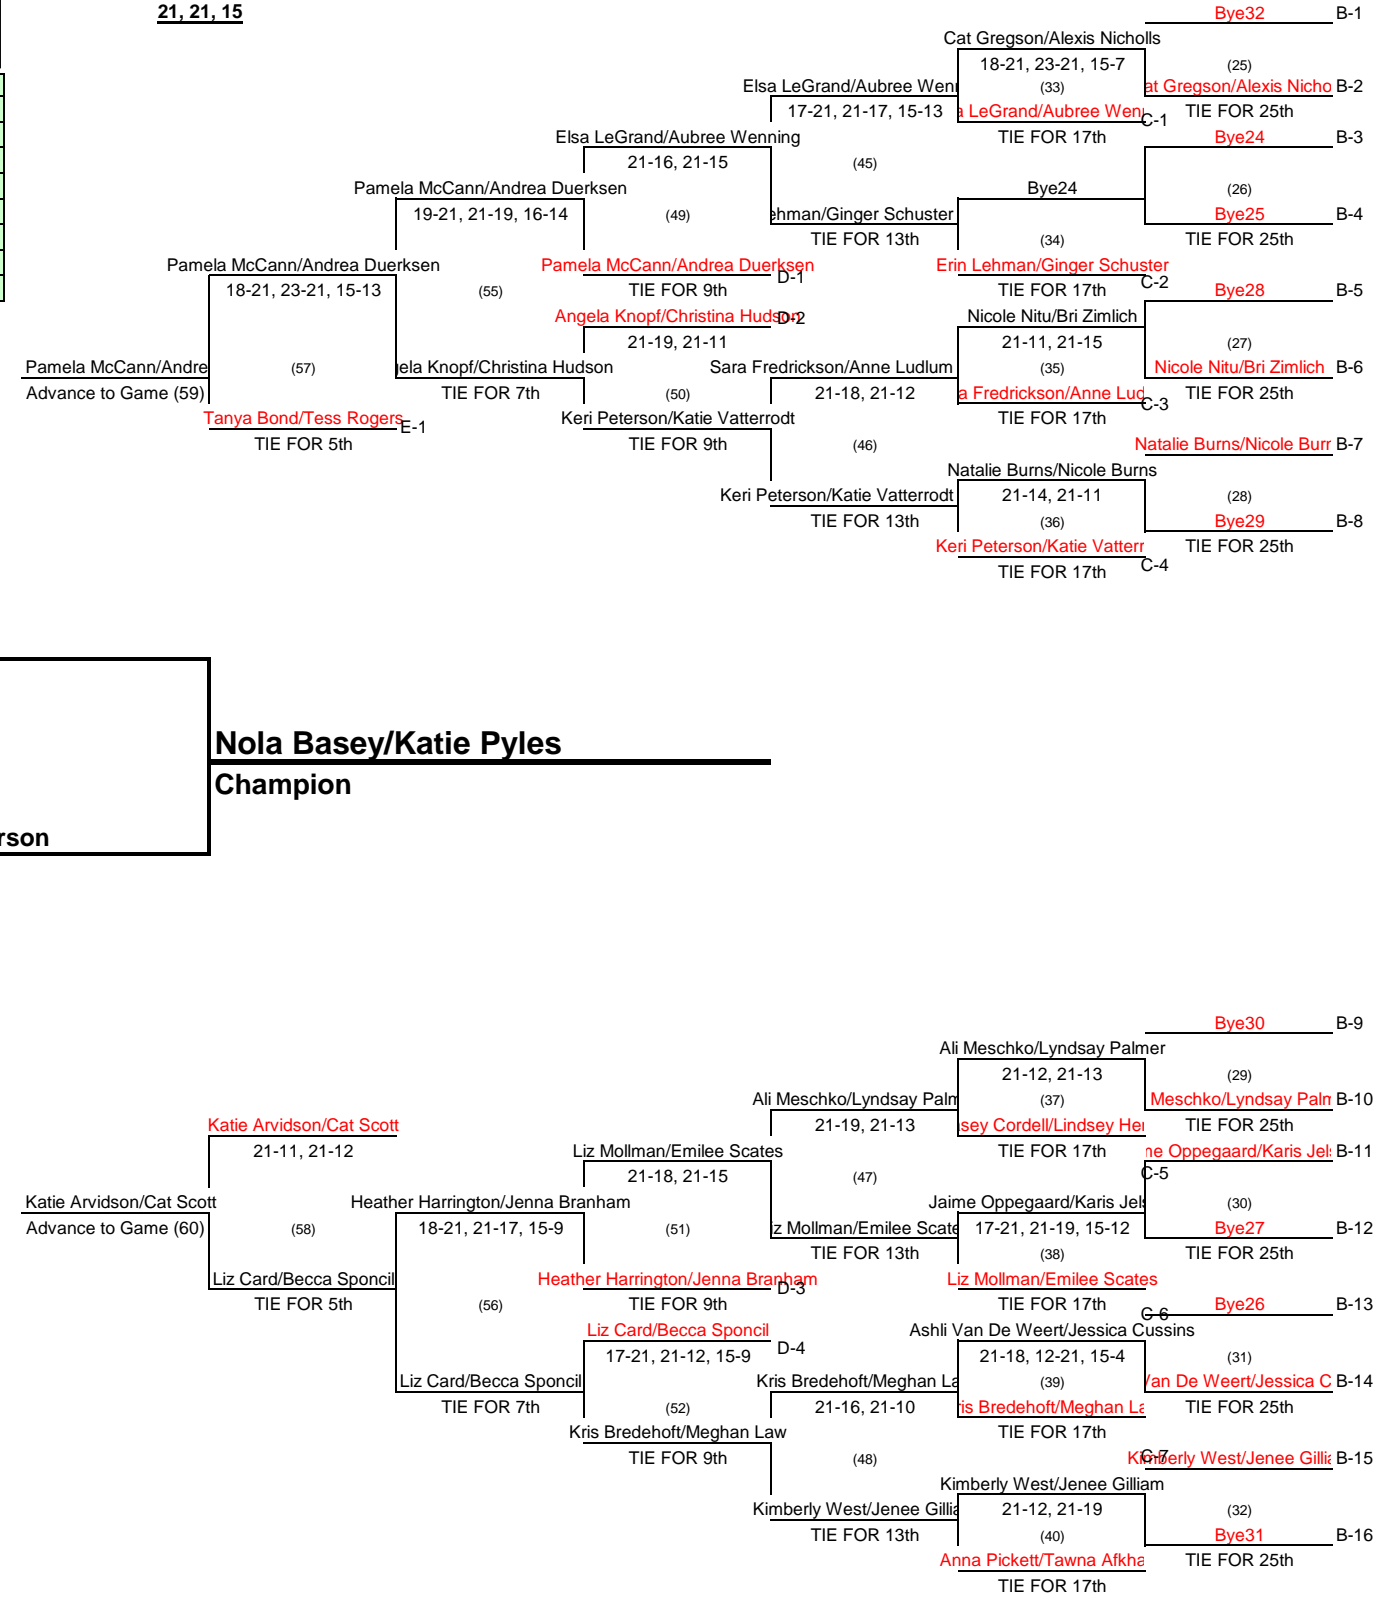

Tournament: Steamboat Doubles Women's Open

Date: July 8th & 9th, 2017

Finish	Team	Prize
1	Nola Basey/Katie Pyles	\$1,000/Moltens/Sunglasses/Clothes
2	Traci Walsh/Angela Peterson	\$600/Moltens/Sunglasses/Clothes
3	Pamela McCann/Andrea Duerksen	\$300
3	Katie Arvidson/Cat Scott	\$300
5	Tanya Bond/Tess Rogers	\$150
5	Liz Card/Becca Sponcil	\$150
7	Angela Knopf/Christina Hudson	2 Molten Volleyabls
7	Heather Harrington/Jenna Branham	2 Molten Volleyabls
9	Elsa LeGrand/Aubree Wenning	
9	Keri Peterson/Katie Vatterrodt	
9	Liz Mollman/Emilee Scates	
9	Kris Bredehoft/Meghan Law	
13	Erin Lehman/Ginger Schuster	
13	Sara Fredrickson/Anne Ludlum	
13	Ali Meschko/Lyndsay Palmer	
13	Kimberly West/Jenee Gilliam	

Contender's Bracket

21, 21, 15

Pamela McCann/Andrea Duerksen

Nola Basey/Katie Pyles

Traci Walsh/Angela Peterson

Nola Basey/Katie Pyles

Nola Basey/Katie Pyles

Champion

Finish	Team
17	Cat Gregson/Alexis Nicholls
17	Bye24
17	Nicole Nitu/Bri Zimlich
17	Natalie Burns/Nicole Burns
17	Kasey Cordell/Lindsey Henry
17	Jaime Oppegaard/Karis Jelsma
17	Ashli Van De Weert/Jessica Cussins
17	Anna Pickett/Tawna Afkhami
25	Bye32
25	Bye25
25	Bye28
25	Bye29
25	Bye30
25	Bye27
25	Bye26
25	Bye31