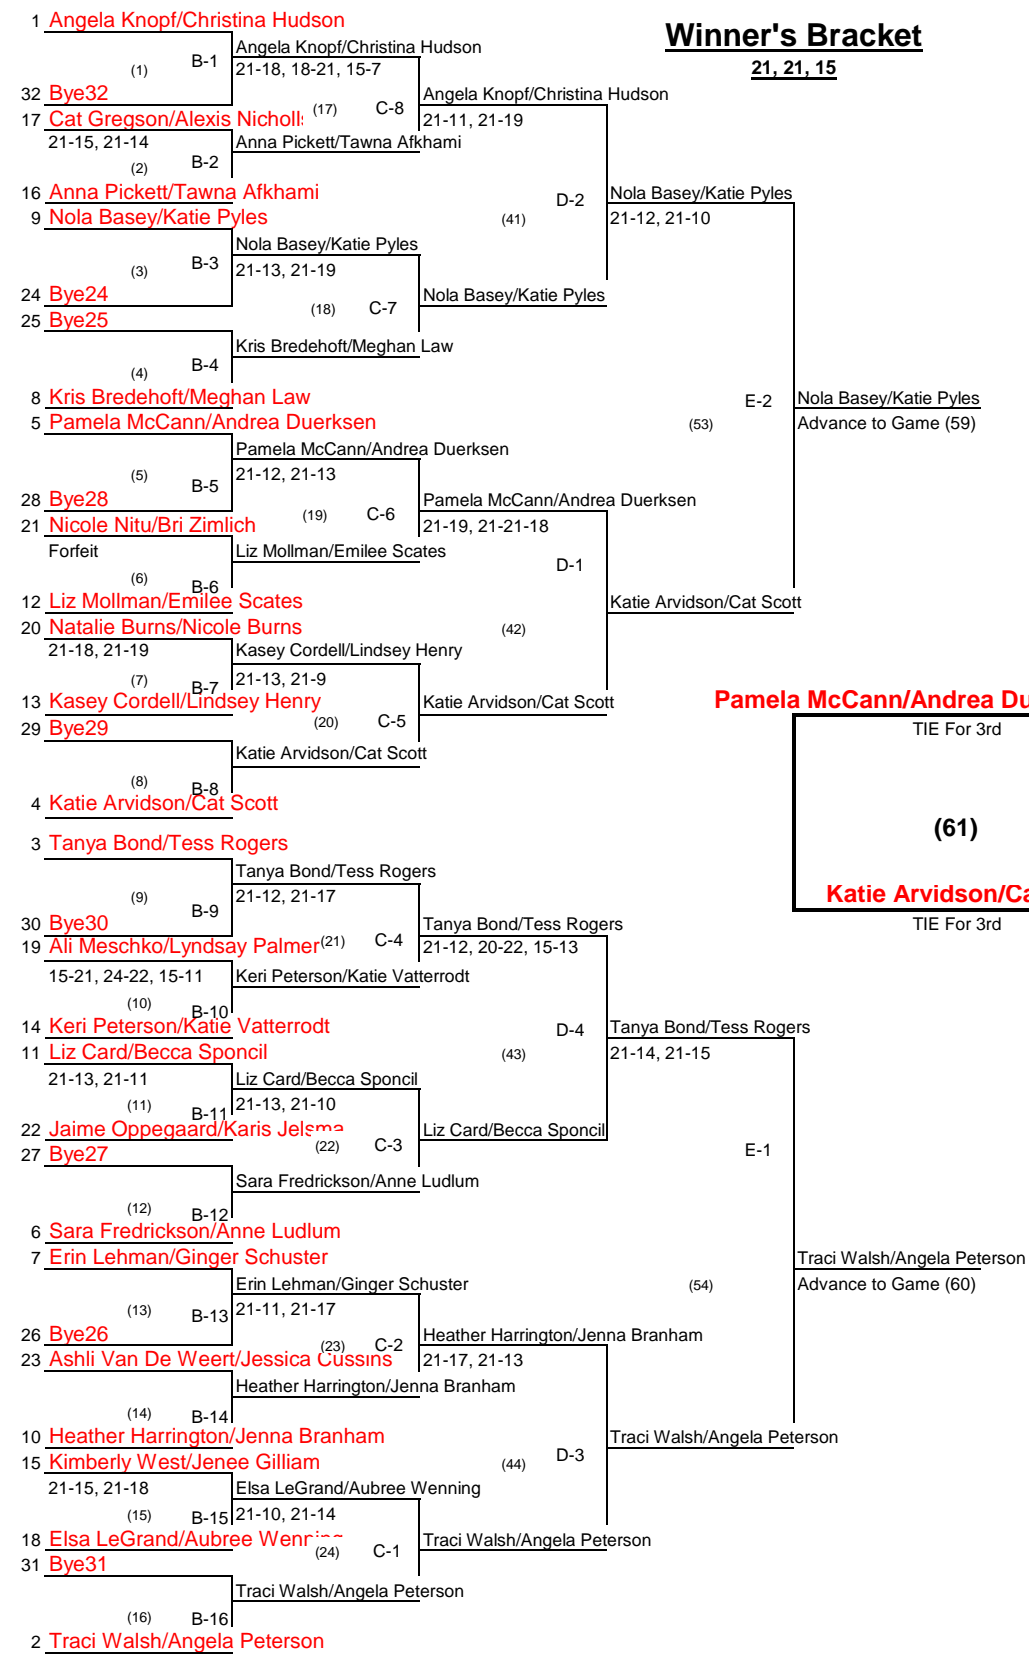

Tournament: Steamboat Doubles Women's Open

Date: July 8th & 9th, 2017

Finish	Team	Prize
1	Nola Basey/Katie Pyles	\$1,000/Moltens/Sunglasses/Clothes
2	Traci Walsh/Angela Peterson	\$600/Moltens/Sunglasses/Clothes
3	Pamela McCann/Andrea Duerksen	\$300
3	Katie Arvidson/Cat Scott	\$300
5	Tanya Bond/Tess Rogers	\$150
5	Liz Card/Becca Sponcil	\$150
7	Angela Knopf/Christina Hudson	2 Molten Volleyabls
7	Heather Harrington/Jenna Branham	2 Molten Volleyabls
9	Elsa LeGrand/Aubree Wenning	
9	Keri Peterson/Katie Vatterrodt	
9	Liz Mollman/Emilee Scates	
9	Kris Bredehoft/Meghan Law	
13	Erin Lehman/Ginger Schuster	
13	Sara Fredrickson/Anne Ludlum	
13	Ali Meschko/Lyndsay Palmer	
13	Kimberly West/Jenee Gilliam	

Contender's Bracket

21, 21, 15

Pamela McCann/Andrea Duerksen

Nola Basey/Katie Pyles

Traci Walsh/Angela Peterson

Nola Basey/Katie Pyles

Nola Basey/Katie Pyles

Champion